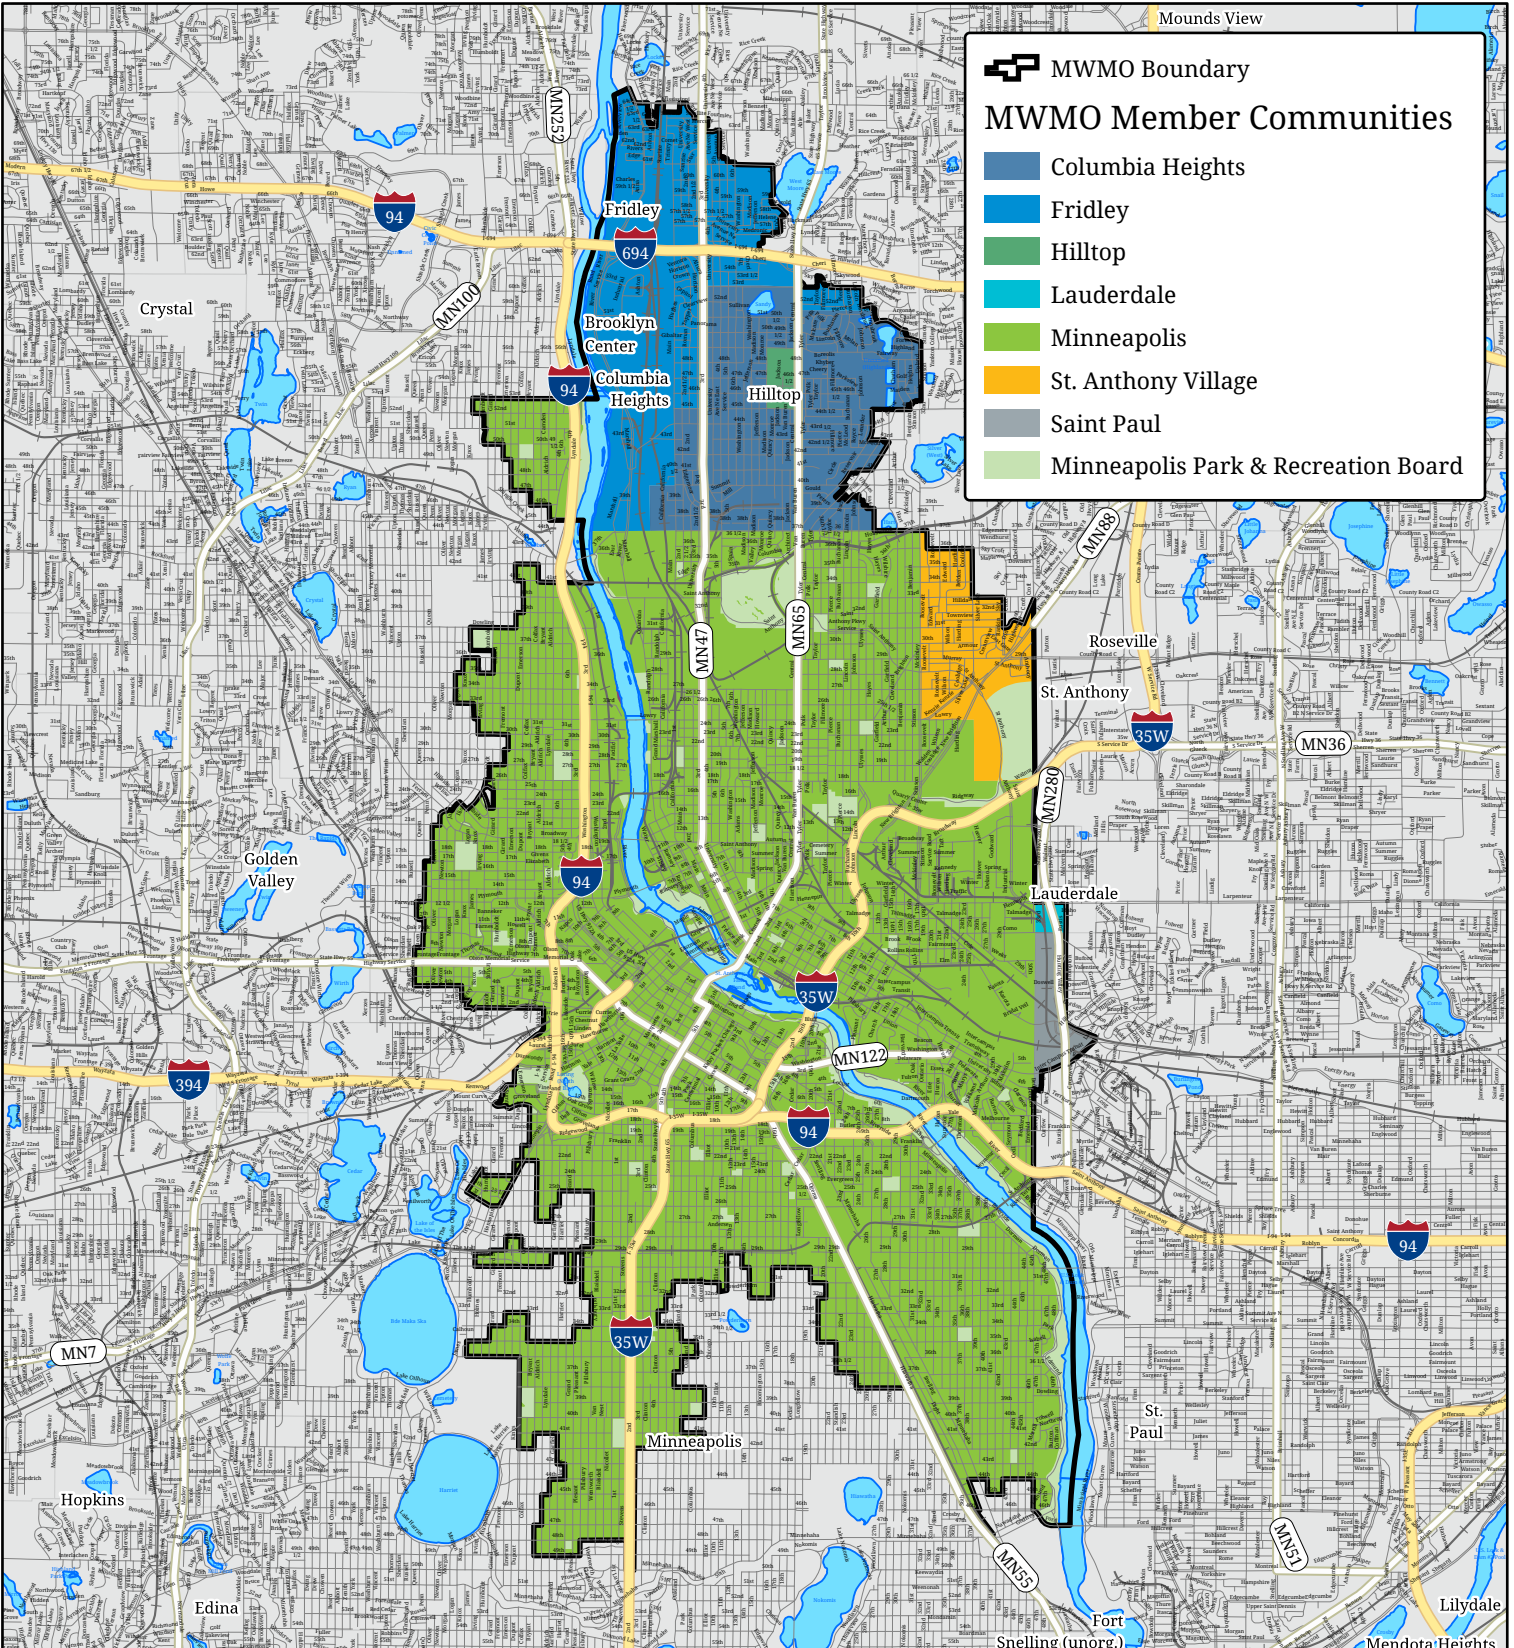

 MWMO Boundary

MWMO Member Communities

-  Columbia Heights
-  Fridley
-  Hilltop
-  Lauderdale
-  Minneapolis
-  St. Anthony Village
-  Saint Paul
-  Minneapolis Park & Recreation Board

MWMO Boundary

Data Sources: MWMO Esri Canada, Esri, HERE, Garmin, USGS, NGA, EPA,
 Created By: Alicia Beattie and Brian Jastram - MWMO 2022